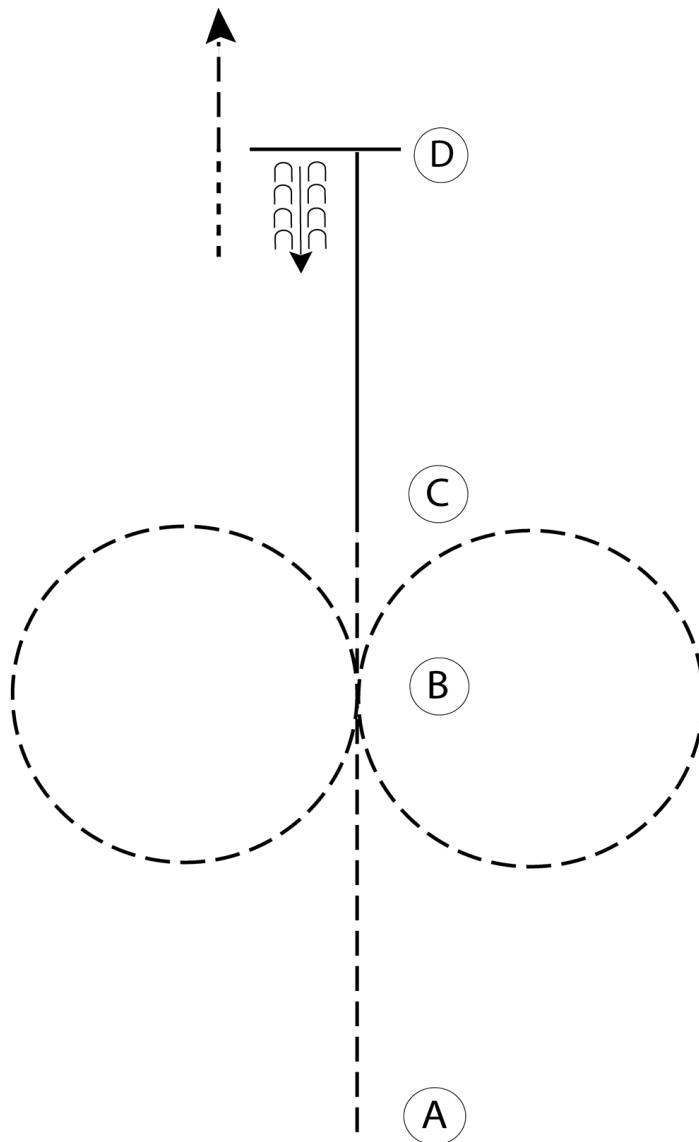

Saddle Seat Equitation

Show Date: 08/01/2017

Begin at the in gate.

1. Canter the first half circle on the left lead.
2. Canter the second half circle on the right lead.
3. Stop briefly in the center of the arena.
4. Trot the third half circle on the right diagonal.
5. Trot the fourth half circle on the left diagonal. Stop briefly (B).
6. Canter in a clockwise direction along the rail and around curve (C).
7. Go directly into the trot and trot a diagonal line to the out gate (A) - diagonal is your option.

Walk
Trot	- - - - -
Extended Trot	- - - - -
Canter	—————
Leg Yield	
Lead Change	↘ ↙
Back	←←←←← ←←←←←
Marker	(B)
Sidepass	←- - - - -←

[HSE/1-9]

Pattern Provided by:
MIHA Pattern Committee

2017 Senior Meet 1

Hunt Seat Equitation

Show Date: 08/01/2017

1. Sitting trot from A to B
2. Perform a figure eight at the posting trot starting to the right
3. Continue posting trot to C
4. Canter right lead to D
5. At D stop and back five steps
6. Walk five steps and trot to the line