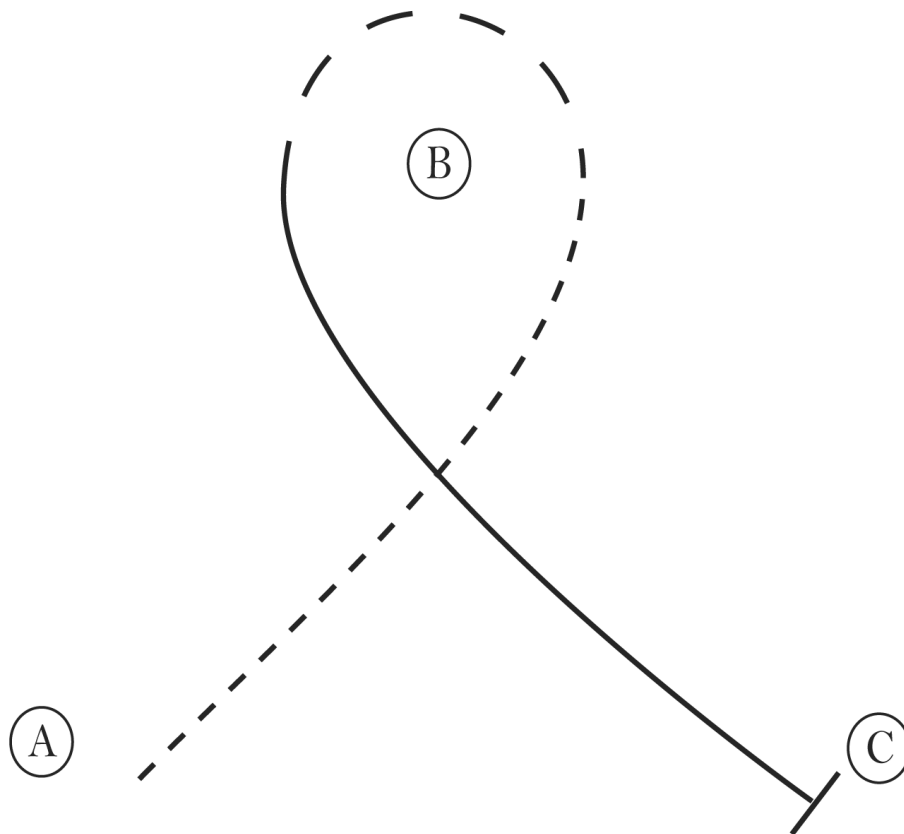

1. Trot from A to B.
2. Walk from B to C.
3. Stop and perform a 180 degree turn.
4. Trot to Judge and stop. Set up for inspection.
5. When dismissed, perform a 180 degree and trot off.

Follow the instructions of your ring steward.

[S/1-32]

Pattern Provided by:

MIHA Pattern Committee

2017 Senior Meet 1

Western Bareback

Show Date: 08/01/2017

1. Jog A to B
2. At B extend the jog
3. Extended jog around B
4. At B lope on the right lead to C
5. Stop at C