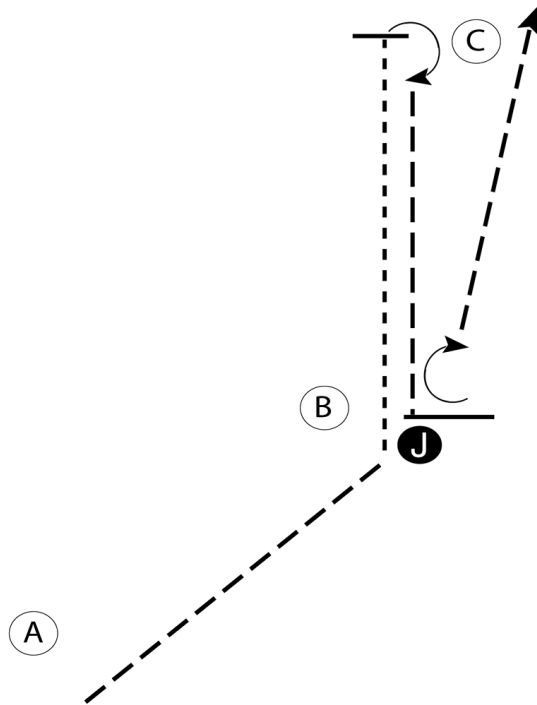

w w w . H o r s e S h o w P a t t e r n s . c o m

Be ready at A.

1. Walk to B.
2. Trot around B and C and straight to judge.
3. Stop and set up for inspection.
4. When dismissed, back one horse length.
5. Perform a 90 degree turn.
6. Trot straight away to finish.

Walk	-----
Trot	- - - - -
Back	← ← ←
Marker	ⓑ
Judge	ⓐ

[S/1-22]

Pattern Provided by:

MIHA Pattern Committee

2017 Senior Meet 1

Saddle Seat Showmanship

Show Date: 08/01/2017

Be ready at A.

1. Trot from A to B.
2. Walk from B to C.
3. Stop and perform a 180 degree turn.
4. Trot to Judge and stop. Set up for inspection.
5. When dismissed, perform a 180 degree and trot off.

Follow the instructions of your ring steward.