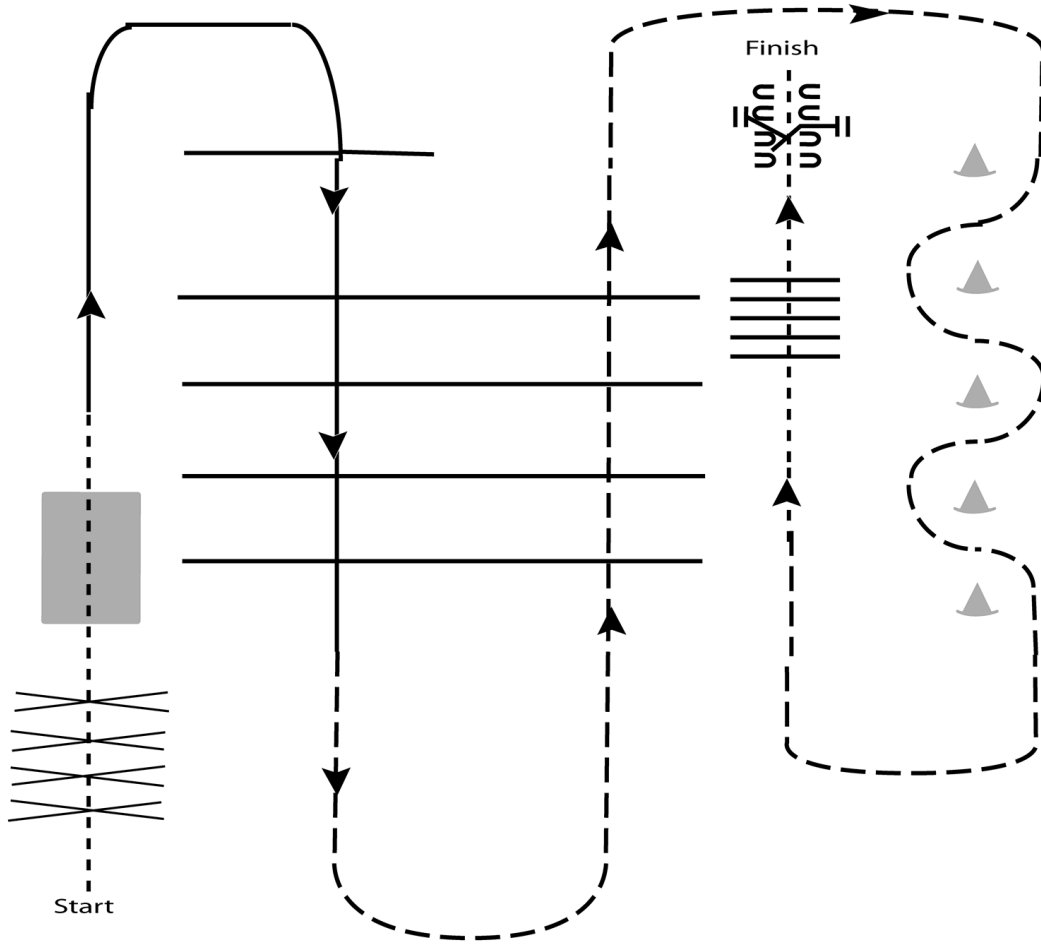

2017 Senior Meet 1

Trail

Show Date: 08/01/2017

Be ready at start

1. Walk over poles.
2. Walk over bridge.
3. Lope on the right lead through poles.
4. Jog over poles.
5. Jog through serpentine.
6. Walk over poles.
7. Work gate with left hand.

Show Date: 08/01/2017

Begin at the mid-point of the in gate end of arena (A).

1. Trot to the left, around the curve and to the mid-point of the straightaway (B).
2. Without halting, make a turn to the right, and continue 1/4 of the way across the arena (C). Stop briefly.
3. Canter a figure eight, the first circle clockwise and the second circle counter clockwise. Stop briefly. (C).
4. Reverse and trot to the rail (B). Turn left and continue to the end of the straightaway, around the curve and to the midpoint of the straightaway (A).

Saddle Seat Equitation

Show Date: 08/01/2017

Begin at the in gate.

1. Canter the first half circle on the left lead.
2. Canter the second half circle on the right lead.
3. Stop briefly in the center of the arena.
4. Trot the third half circle on the right diagonal.
5. Trot the fourth half circle on the left diagonal. Stop briefly (B).
6. Canter in a clockwise direction along the rail and around curve (C).
7. Go directly into the trot and trot a diagonal line to the out gate (A) - diagonal is your option.

Hunt Seat Equitation

Show Date: 08/01/2017

1. Sitting trot from A to B
2. Perform a figure eight at the posting trot starting to the right
3. Continue posting trot to C
4. Canter right lead to D
5. At D stop and back five steps
6. Walk five steps and trot to the line