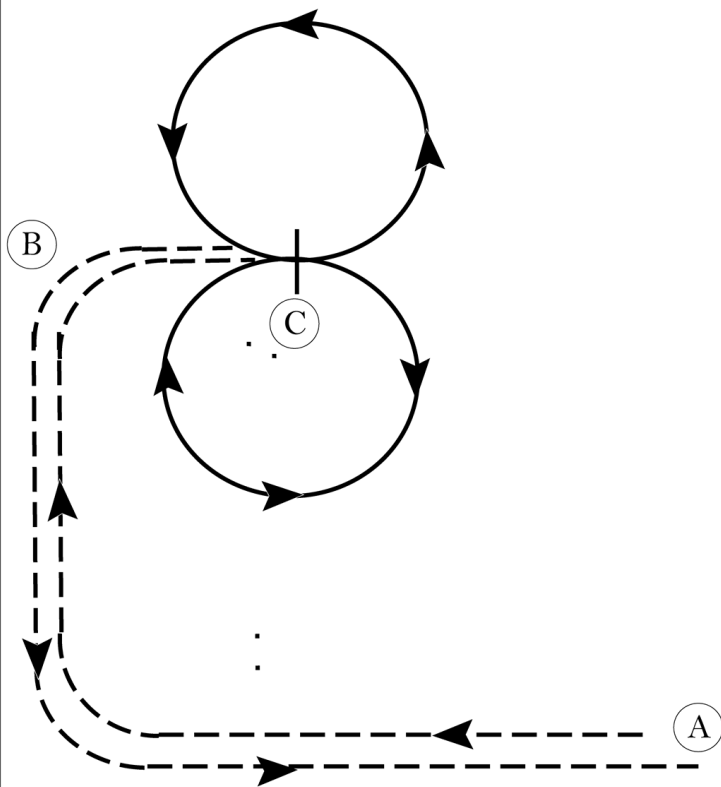

Walk	-----
Jog	- - - - -
Extended Jog	- - - - -
Lope	—————
Leg Yield	
Lead Change	———/
Back	←——— ———
Marker	Ⓚ
Sidepass	←-----→

[T/1-5]

Pattern Provided by:

MIHA Pattern Committee

2017 Senior Meet 1

Saddle Seat Bareback

Show Date: 08/01/2017

Begin at the mid-point of the in gate end of arena (A).

1. Trot to the left, around the curve and to the mid-point of the straightaway (B).
2. Without halting, make a turn to the right, and continue 1/4 of the way across the arena (C). Stop briefly.
3. Canter a figure eight, the first circle clockwise and the second circle counter clockwise. Stop briefly. (C).
4. Reverse and trot to the rail (B). Turn left and continue to the end of the straightaway, around the curve and to the midpoint of the straightaway (A).

Saddle Seat Equitation

Show Date: 08/01/2017

Begin at the in gate.

1. Canter the first half circle on the left lead.
2. Canter the second half circle on the right lead.
3. Stop briefly in the center of the arena.
4. Trot the third half circle on the right diagonal.
5. Trot the fourth half circle on the left diagonal. Stop briefly (B).
6. Canter in a clockwise direction along the rail and around curve (C).
7. Go directly into the trot and trot a diagonal line to the out gate (A) - diagonal is your option.