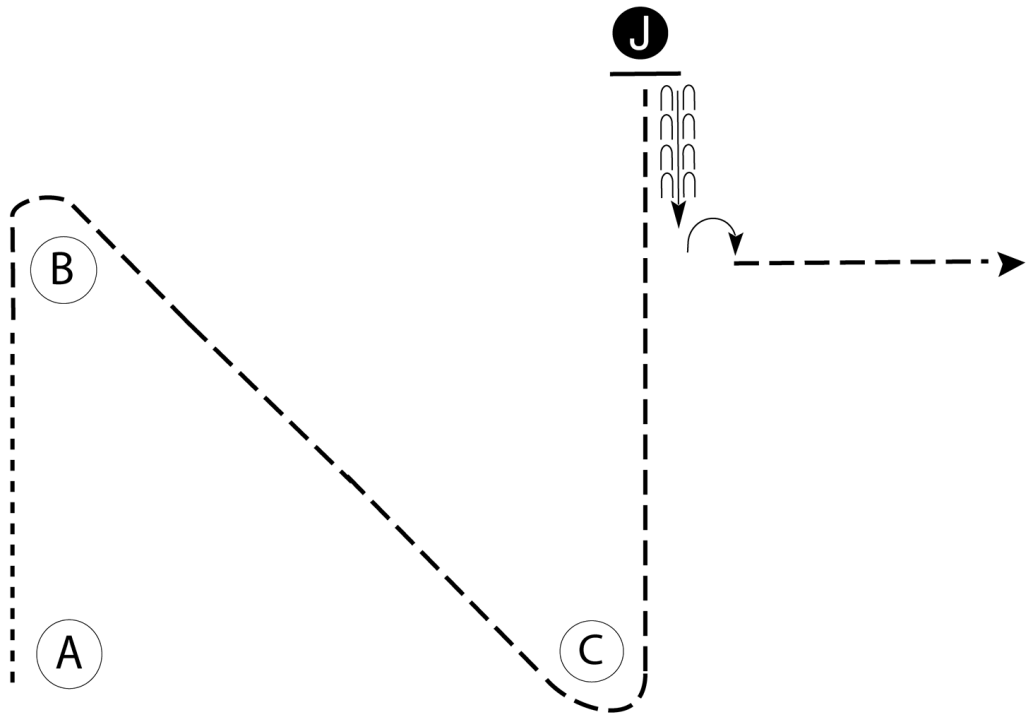

2017 Senior Meet 1

Hunt Seat Showmanship

Show Date: 08/01/2017

w w w . H o r s e S h o w P a t t e r n s . c o m

w w w . H o r s e S h o w P a t t e r n s . c o m

Be ready at A.

1. Walk to B.
2. Trot around B and C and straight to judge.
3. Stop and set up for inspection.
4. When dismissed, back one horse length.
5. Perform a 90 degree turn.
6. Trot straight away to finish.

Walk	-----
Trot	- - - - -
Back	← ← ←
Marker	ⓑ
Judge	ⓐ

[S/1-22]

Pattern Provided by:

MIHA Pattern Committee