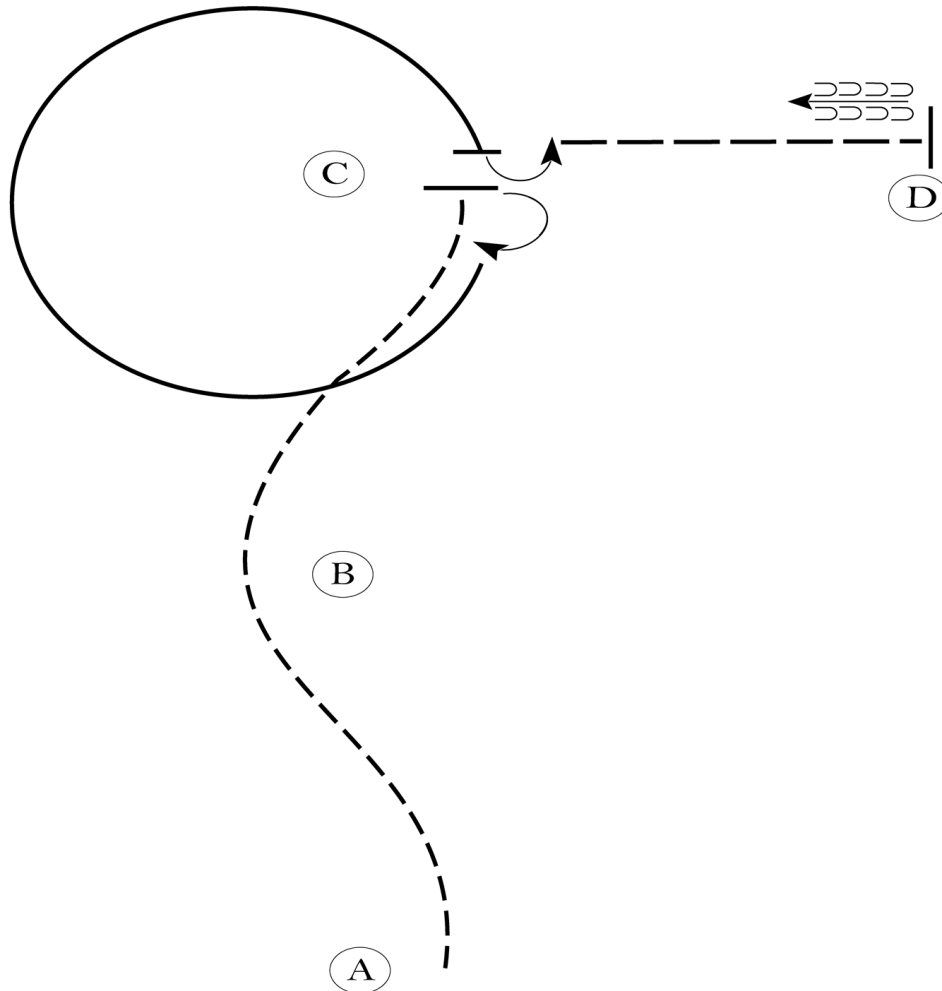

Saddle Seat Equitation

Show Date: 08/01/2017

Begin at the in gate.

1. Canter the first half circle on the left lead.
2. Canter the second half circle on the right lead.
3. Stop briefly in the center of the arena.
4. Trot the third half circle on the right diagonal.
5. Trot the fourth half circle on the left diagonal. Stop briefly (B).
6. Canter in a clockwise direction along the rail and around curve (C).
7. Go directly into the trot and trot a diagonal line to the out gate (A) - diagonal is your option.

1. Trot from A to B.
2. Walk from B to C.
3. Stop and perform a 180 degree turn.
4. Trot to Judge and stop. Set up for inspection.
5. When dismissed, perform a 180 degree and trot off.

Follow the instructions of your ring steward.

Walk
Jog	-----
Extended Jog	-----
Lope	—————
Leg Yield	
Lead Change	↘
Back	←←←←←
Marker	(B)
Sidepass	←←←←←

[WH/1-3]

Pattern Provided by:

MIHA Pattern Committee

w w w . H o r s e S h o w P a t t e r n s . c o m

w w w . H o r s e S h o w P a t t e r n s . c o m

2017 Senior Meet 1

Western Equitation

Show Date: 08/01/2017

1. Jog A to C.
2. Stop at C and perform a 180 degree turn to the right
3. Lope a circle around C on the right lead.
4. Stop at C and perform a 90 degree turn to the left.
5. Extended jog to D.
6. Stop at D and back approximately one horse length.