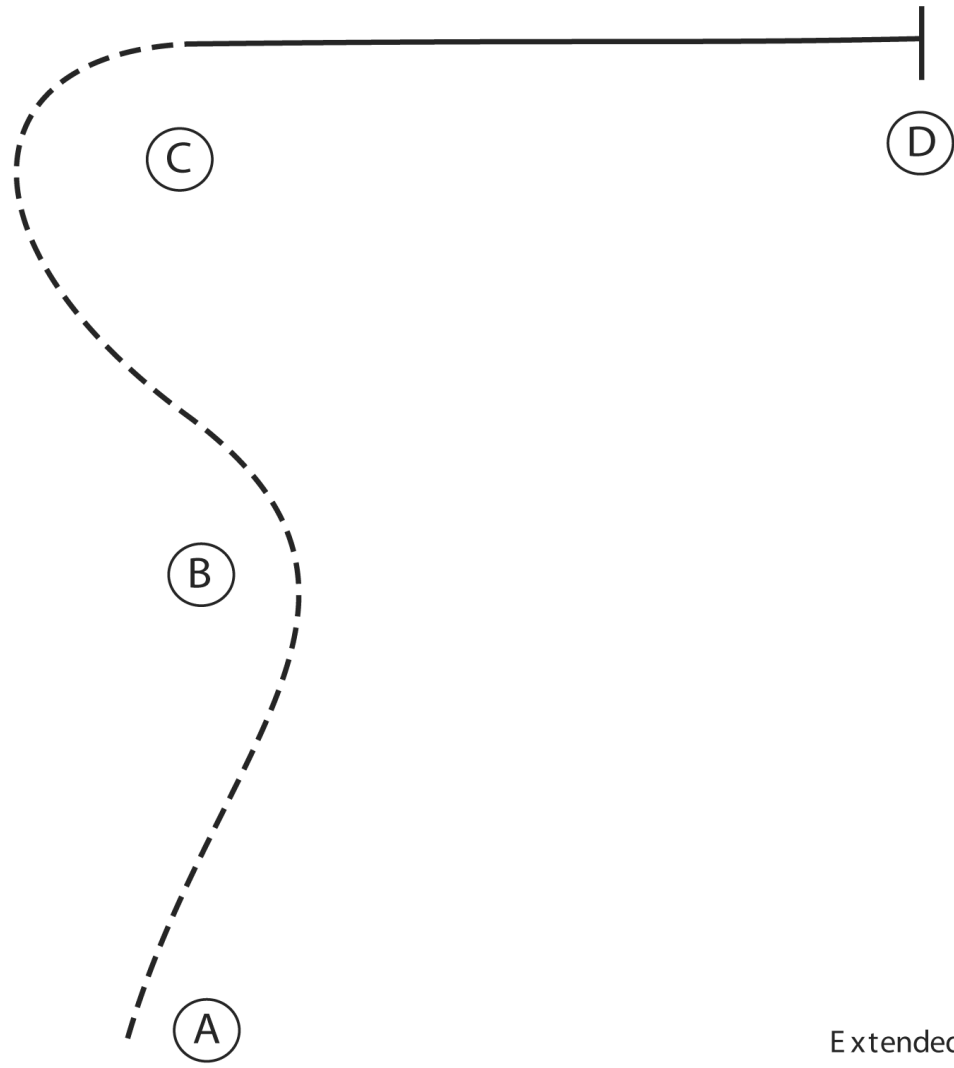

2017 Senior Meet 1

Hunt Seat Bareback

Show Date: 08/01/2017

w w w . H o r s e S h o w P a t t e r n s . c o m

w w w . H o r s e S h o w P a t t e r n s . c o m

1. Posting trot A to B on the right diagonal
2. At B change diagonals and continue to C
3. At C canter on the right lead to D
4. Stop at D

Walk	.....
Trot	- - - - -
Extended Trot	- - - - -
Canter	—————
Leg Yield	|||||||||
Lead Change	↘ ↙
Back	←←←←← ←←←←←
Marker	(B)
Sidepass	←- - - - -←

[HSE/1-9]

Pattern Provided by:
MIHA Pattern Committee