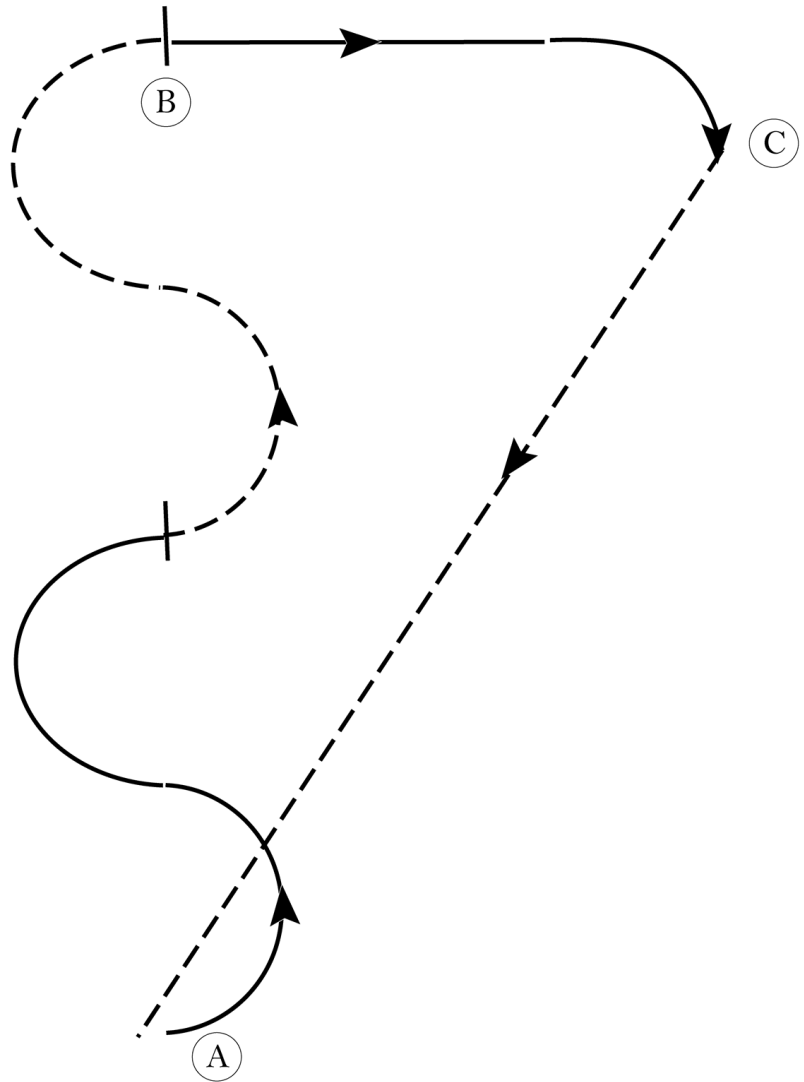

Show Date: 08/01/2017

Begin at the mid-point of the in gate end of arena (A).

1. Trot to the left, around the curve and to the mid-point of the straightaway (B).
2. Without halting, make a turn to the right, and continue 1/4 of the way across the arena (C). Stop briefly.
3. Canter a figure eight, the first circle clockwise and the second circle counter clockwise. Stop briefly. (C).
4. Reverse and trot to the rail (B). Turn left and continue to the end of the straightaway, around the curve and to the midpoint of the straightaway (A).

The workout has been completed - Thank You.

Walk	-----
Trot	- - - - -
Extended Trot	— — — — —
Canter	— — — — —
Lead Change	
Back	
Reference Point	(B)

[SSE/8]

Pattern Provided by:

MIHA Pattern Committee

2017 Senior Meet 1

Saddle Seat Equitation

Show Date: 08/01/2017

Begin at the in gate.

1. Canter the first half circle on the left lead.
2. Canter the second half circle on the right lead.
3. Stop briefly in the center of the arena.
4. Trot the third half circle on the right diagonal.
5. Trot the fourth half circle on the left diagonal. Stop briefly (B).
6. Canter in a clockwise direction along the rail and around curve (C).
7. Go directly into the trot and trot a diagonal line to the out gate (A) - diagonal is your option.