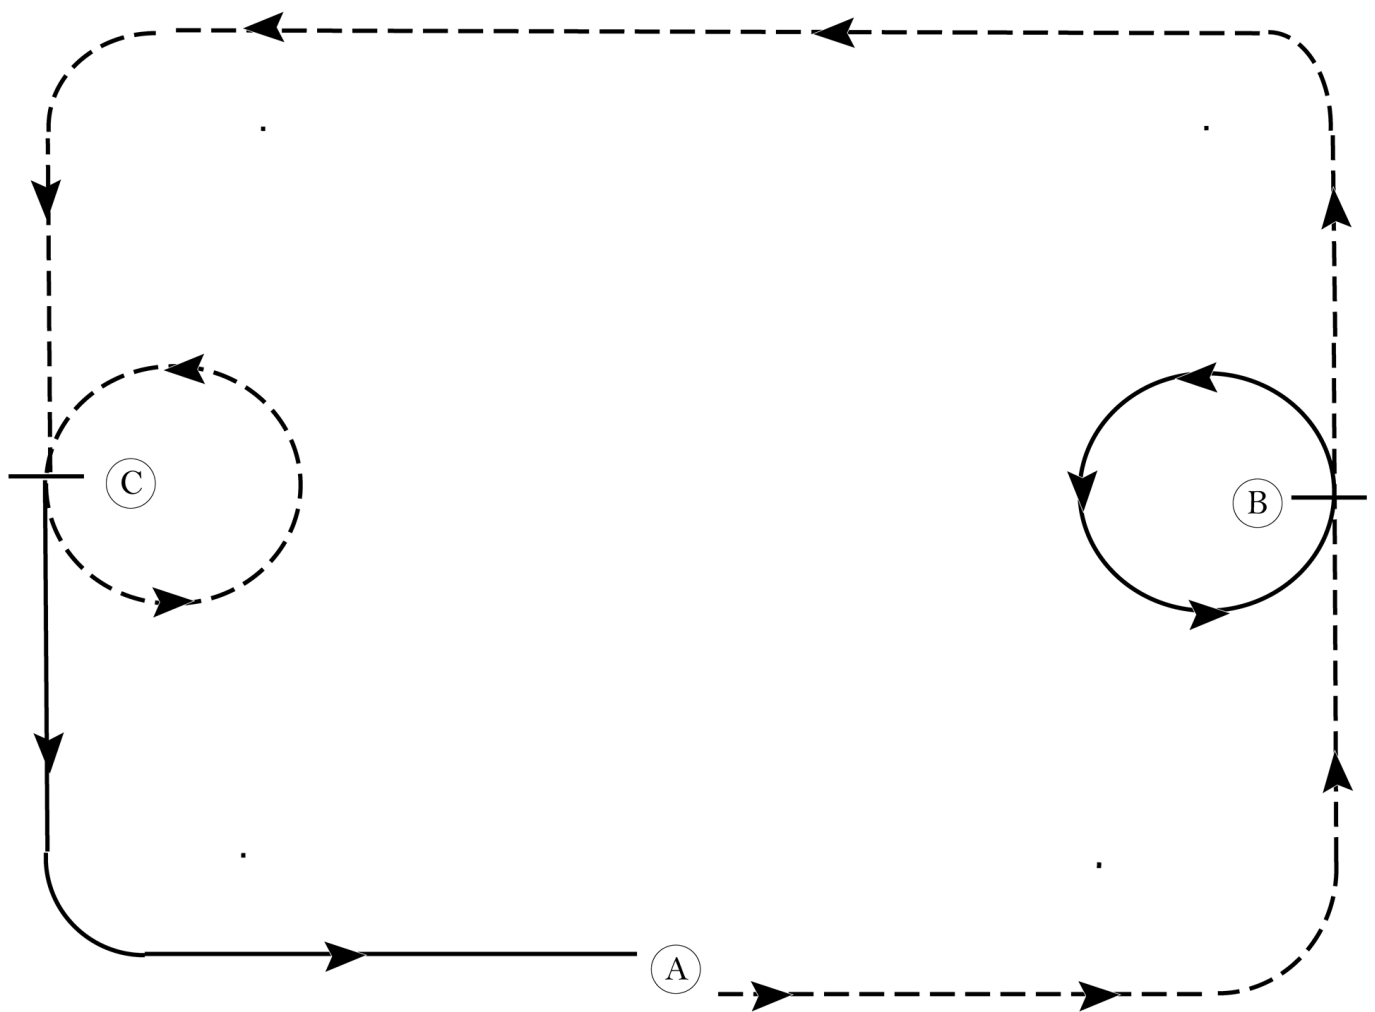

Show Date: 04-01-2017

www.HorseShowPatterns.com

www.HorseShowPatterns.com

Begin at the mid-point of the in gate end of arena (A).

1. Trot to the right, around the curve and to the mid-point of the straightaway (B). Stop briefly.
2. Canter a circle to the left on the left lead.
3. Trot on the rail to the mid-point of the opposite straightaway (C).
4. Circle to the left at the trot. Stop briefly.
5. Canter on the left lead down the straightaway, around the corner and to the mid-point of the straightaway (A).