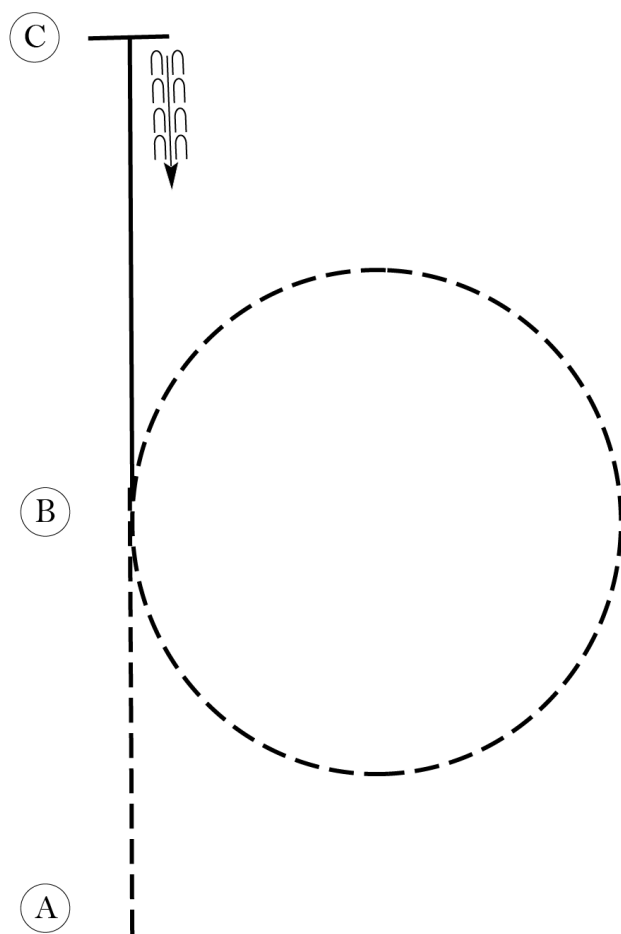

2017 Junior Meet (1)

Hunt Seat Equitation

Show Date: 04-01-2017

w w w . H o r s e S h o w P a t t e r n s . c o m

w w w . H o r s e S h o w P a t t e r n s . c o m

Be ready before A.

1. Sitting trot A to B.
2. At B, posting trot circle to the right on proper diagonal.
3. At B, canter on the left lead to C.
4. Stop at C and back approximately one horse length.

Trail

Show Date: 04-01-2017

www.HorseShowPatterns.com

www.HorseShowPatterns.com

1. Walk over poles and bridge.
2. Back into chute.
3. Jog out of chute, around and thru box.
4. Jog thru box and around cone as shown.
5. Jog thru serpentine and over poles to gate.
6. Work gate with left hand and walk to finish.