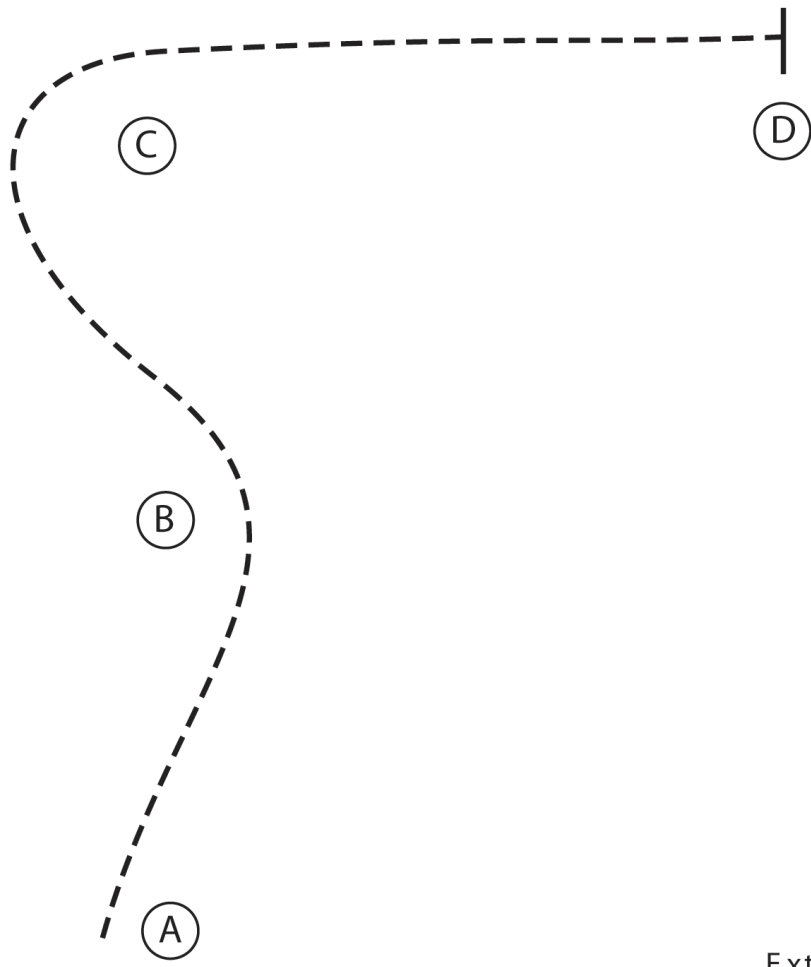

2017 Junior Meet (1)

English Equitation W/T

Show Date: 04-01-2017

w w w . H o r s e S h o w P a t t e r n s . c o m

w w w . H o r s e S h o w P a t t e r n s . c o m

1. Posting trot A to B and B to and around C showing proper changes of diagonal
2. At C sitting trot to D
3. Stop at D

Walk	.....
Trot	-----
Extended Trot	-----
Canter	—————
Leg Yield	|||||||||
Lead Change	↘
Back	←←←←←
Marker	⊙ (B)
Sidepass	←←←←←

[HSE/WT-6]

Pattern Provided by:

MIHA