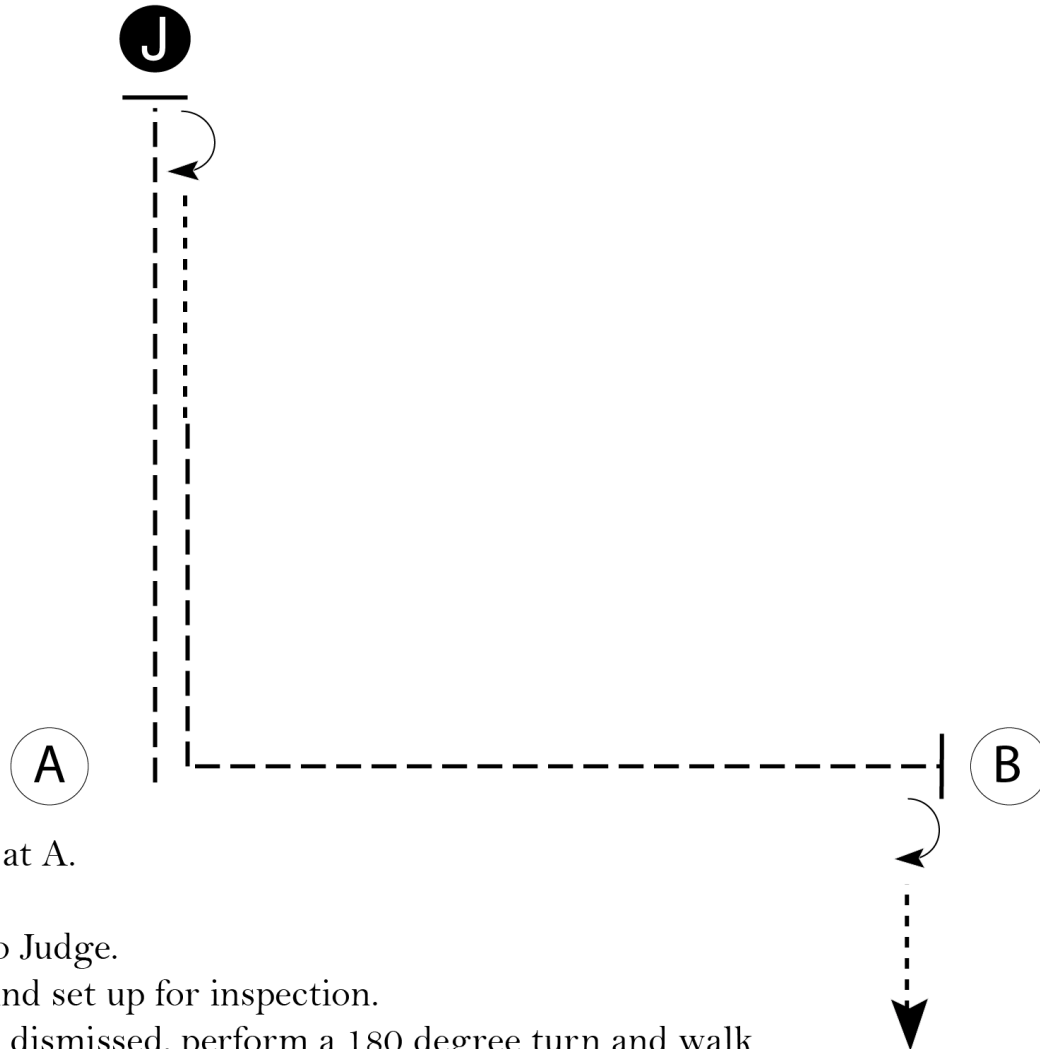

2017 Junior Meet (1)

Western Showmanship

Show Date: 04-01-2017

w w w . H o r s e S h o w P a t t e r n s . c o m

w w w . H o r s e S h o w P a t t e r n s . c o m

Be ready at A.

1. Trot to Judge.
2. Stop and set up for inspection.
3. When dismissed, perform a 180 degree turn and walk approximately two horse lengths.
4. Trot to A and trot a square corner. Continue to trot to B.
5. Stop and perform a 90 degree turn.
6. Walk to exit.