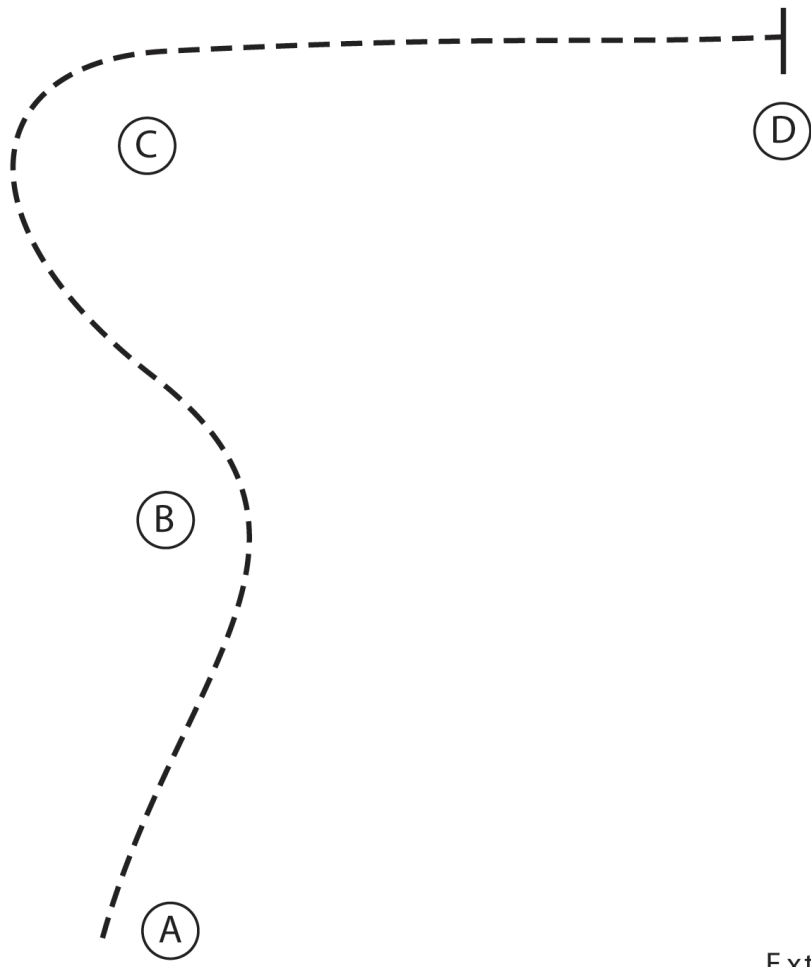

2017 Junior Meet (1)

English Bareback

Show Date: 04-01-2017

w w w . H o r s e S h o w P a t t e r n s . c o m

w w w . H o r s e S h o w P a t t e r n s . c o m

1. Posting trot A to B and B to and around C showing proper changes of diagonal
2. At C sitting trot to D
3. Stop at D

Walk	.....
Trot	- - - - -
Extended T rot	- - - - -
Canter	—————
Leg Yield	|||||||||
Lead Change	↘ ↙
Back	←←←←← ←←←←←
Marker	(B)
Sidepass	←- - - - - ←

[HSE/WT-6]

Pattern Provided by:
MIHA