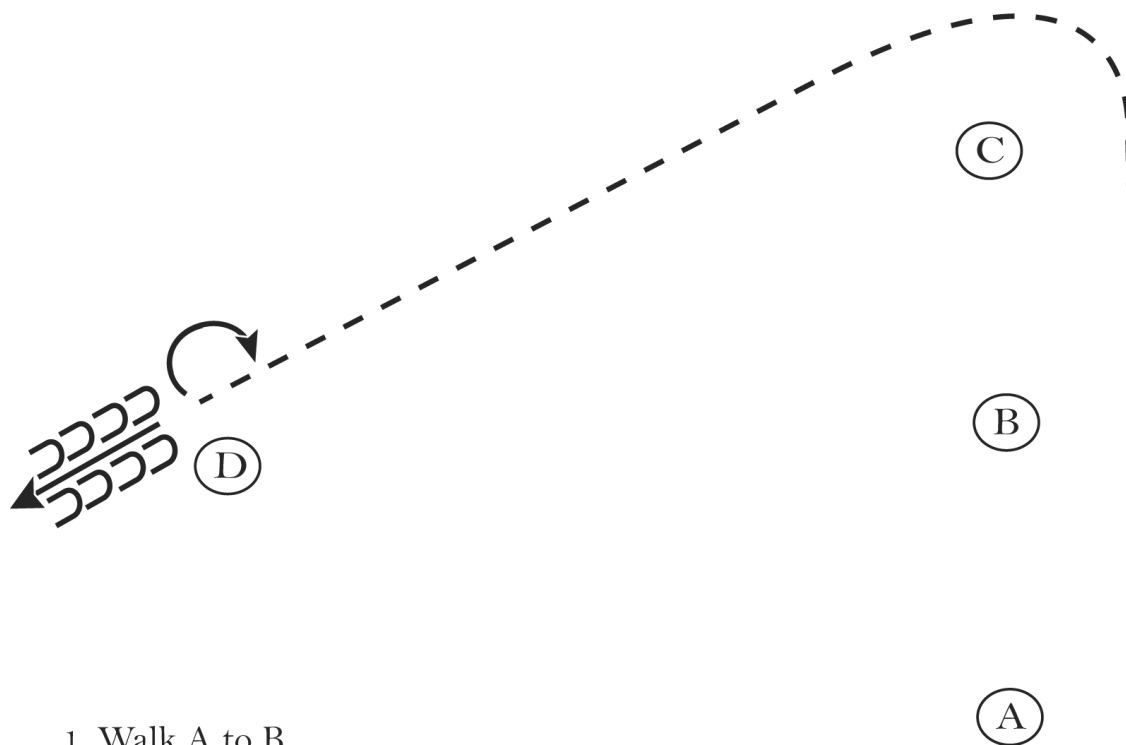

1. Walk A to B
2. Jog a circle at B.
3. Continue the jog to C.
4. At C stop and back 4 steps.

Walk
Jog	-----
Extended Jog	-----
Lope	—————
Leg Yield	
Lead Change	↙
Back	←←←← →→→→
Marker	(B)
Sidepass	←←←←

[WH/1-6]

Pattern Provided by:

MIHA

2017 Junior Meet (1)

Western Bareback

Show Date: 04-01-2017

1. Walk A to B.
2. At B jog around C to D.
3. At D perform a 180 degree turn to the right.
4. Back 4 steps.

Walk
Jog	-----
Extended Jog	-----
Lope	————
Leg Yield	
Lead Change	↘
Back	←←←←
Marker	(B)
Sidepass	←←←←