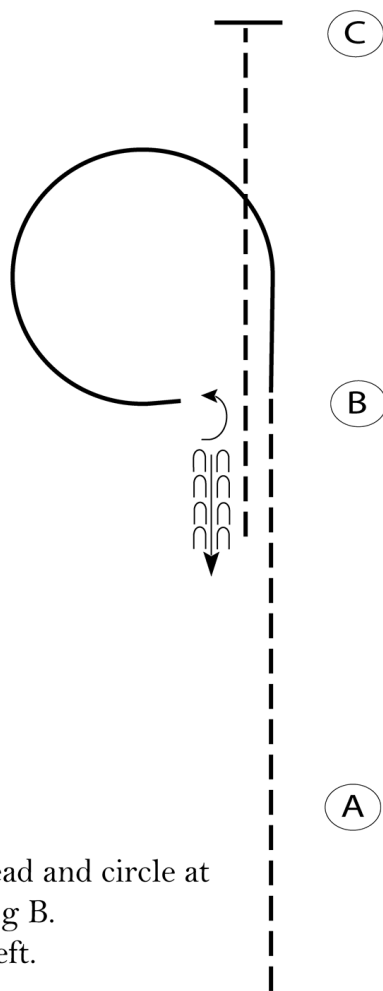

2017 Junior Meet (1)

Western Equitation

Show Date: 04-01-2017

w w w . H o r s e S h o w P a t t e r n s . c o m

w w w . H o r s e S h o w P a t t e r n s . c o m

Begin before A at a jog.

1. Jog from A to B.
2. At B, lope on the left lead and circle at B as shown. Stop facing B.
3. Turn 1/4 turn to the left.
4. Back one horse length.
5. Jog to C. Stop at C.

Follow the instructions of your ring steward.

Walk	-----
Jog	- - - - -
Extended Jog	- - - - -
Lope	—————
Leg Yield	|||||
Lead Change	— / —
Back	← ← ← ← ← — — — — —
Marker	Ⓚ
Sidepass	← — — — — →

[WH/1-17]

Pattern Provided by:

MIHA