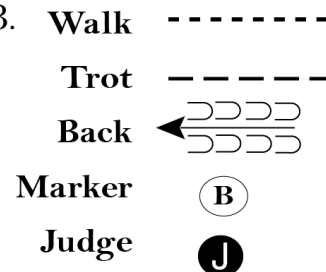

Show Date: 04-01-2017

w w w . H o r s e S h o w P a t t e r n s . c o m

w w w . H o r s e S h o w P a t t e r n s . c o m

Be ready at A.

1. Trot to Judge.
2. Stop and set up for inspection.
3. When dismissed, perform a 180 degree turn and walk approximately two horse lengths.
4. Trot to A and trot a square corner. Continue to trot to B.
5. Stop and perform a 90 degree turn.
6. Walk to exit.

[S/WT-109]

Pattern Provided by:

MIHA

2017 Junior Meet (1)

Saddle Seat Showmanship

Show Date: 04-01-2017

Be ready at A.

1. Walk from A to B.
2. Trot from B to C.
3. Stop at C and perform a 90 degree turn.
4. Walk to the judge.
5. Stop and set up for inspection.
6. When dismissed, perform a 90 degree turn.
7. Trot away from judge.
8. Follow the instructions of your ring steward.