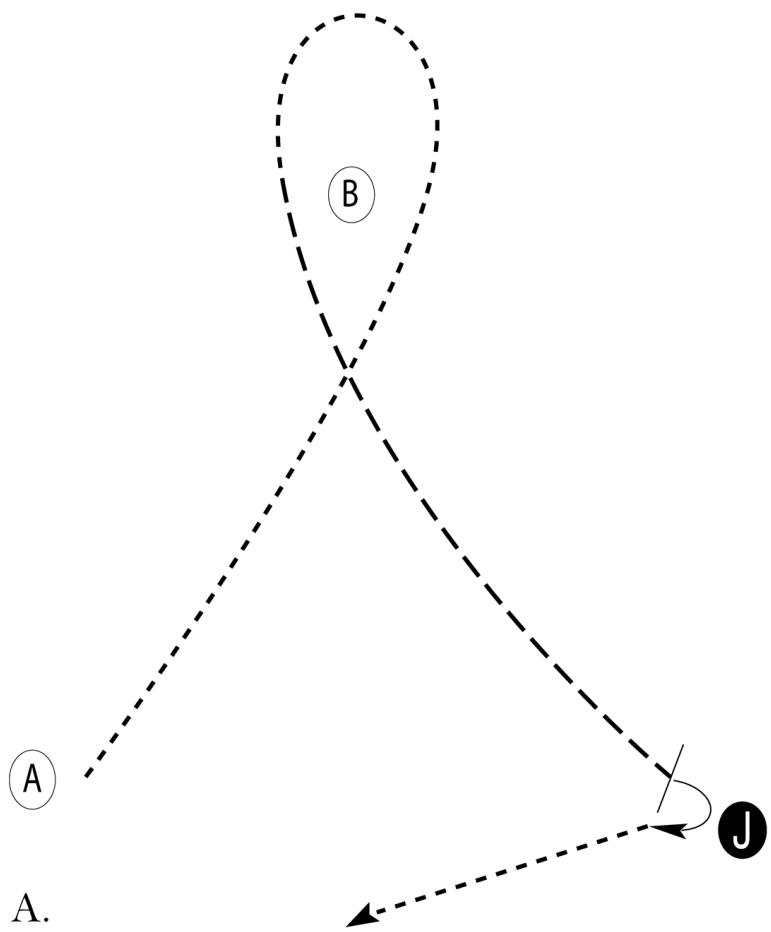

2017 Junior Meet (1)

Hunt Seat Showmanship

Show Date: 04-01-2017

w w w . H o r s e S h o w P a t t e r n s . c o m

w w w . H o r s e S h o w P a t t e r n s . c o m

Be ready at A.

1. Walk from A to and around B.
2. Trot from B to the judge.
3. Stop and set up for inspection.
4. When dismissed, turn approximately 90 degrees and follow the instructions of your ring steward.

Walk	-----
Trot	- - - - -
Back	←
Marker	ⓑ
Judge	ⓙ

[SWT-6]

Pattern Provided by:
MIHA