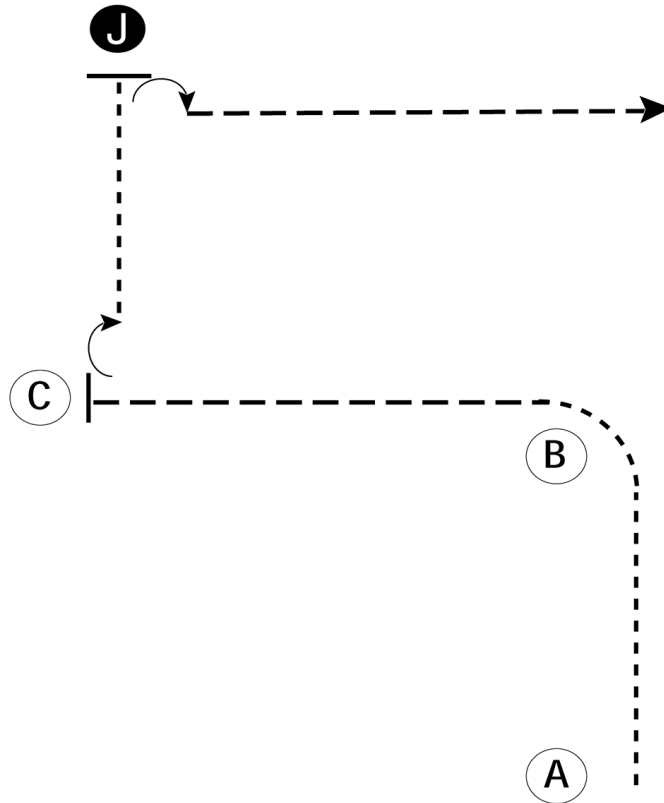

Show Date: 04-01-2017

www.HorseShowPatterns.com

www.HorseShowPatterns.com

Begin at the mid-point of the in gate end of arena (A).

1. Trot to the right, around the curve and to the mid-point of the straightaway (B). Stop briefly.
2. Canter a circle to the left on the left lead.
3. Trot on the rail to the mid-point of the opposite straightaway (C).
4. Circle to the left at the trot. Stop briefly.
5. Canter on the left lead down the straightaway, around the corner and to the mid-point of the straightaway (A).

[S/WT-109]

Pattern Provided by:

MIHA

2017 Junior Meet (1)

Saddle Seat Showmanship

Show Date: 04-01-2017

Be ready at A.

1. Walk from A to B.
2. Trot from B to C.
3. Stop at C and perform a 90 degree turn.
4. Walk to the judge.
5. Stop and set up for inspection.
6. When dismissed, perform a 90 degree turn.
7. Trot away from judge.
8. Follow the instructions of your ring steward.