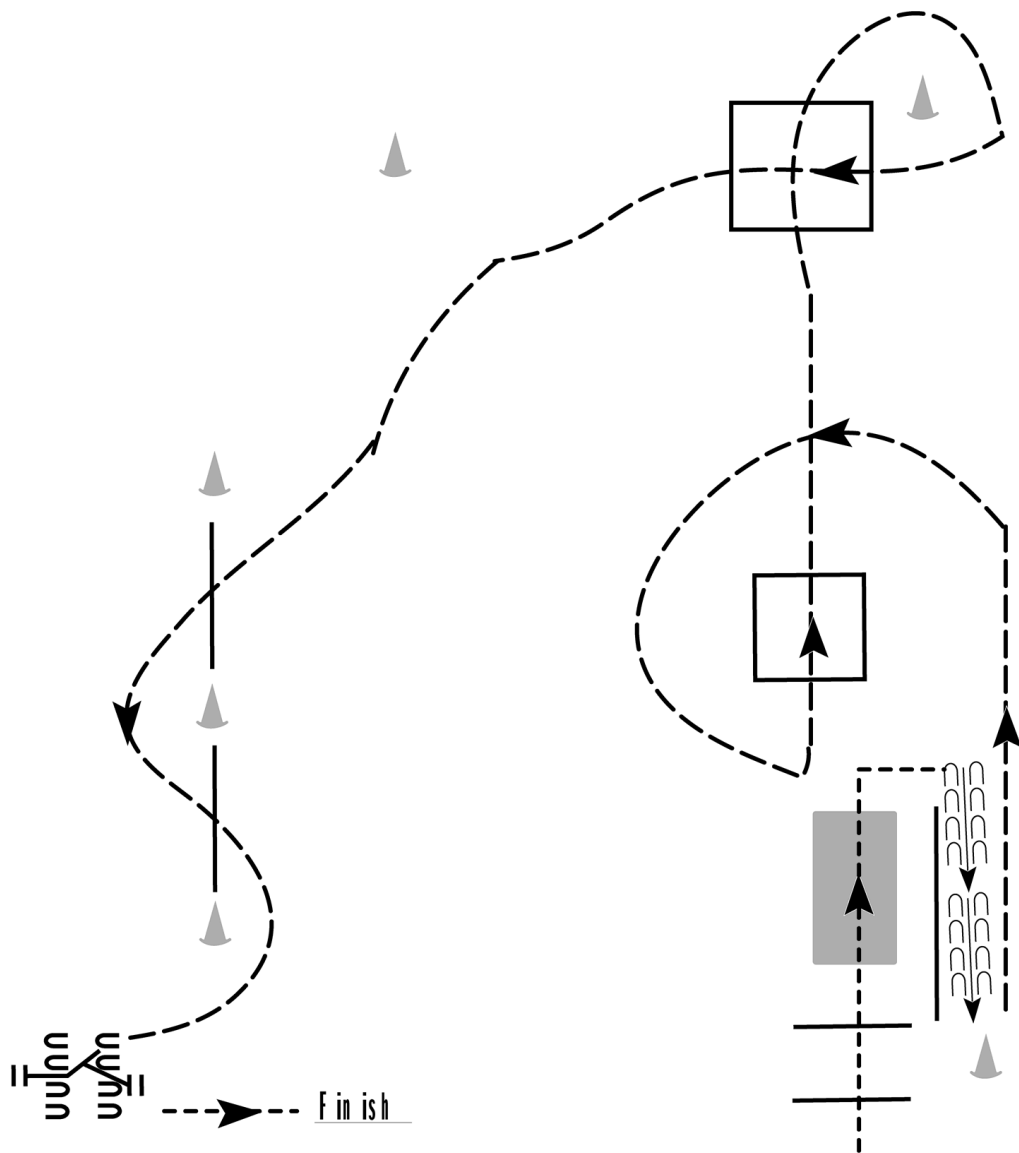

Walk	-----
Trot	- - - - -
Extended Trot	— — — — —
Canter	— — — — —
Leg Yield	
Lead Change	↙ ↘
Back	← ← ← ← ←
Marker	(B)
Sidepass	← — — — — →
Hand Gallop	— — — — —

[HSE/1-2]

Pattern Provided by:
MIHA

2017 Junior Meet (1)

Trail

Show Date: 04-01-2017

www.HorseShowPatterns.com

www.HorseShowPatterns.com

1. Walk over poles and bridge.
2. Back into chute.
3. Jog out of chute, around and thru box.
4. Jog thru box and around cone as shown.
5. Jog thru serpentine and over poles to gate.
6. Work gate with left hand and walk to finish.

Show Date: 04-01-2017

www.HorseShowPatterns.com

www.HorseShowPatterns.com

Begin at the mid-point of the in gate end of arena (A).

1. Trot to the right, around the curve and to the mid-point of the straightaway (B). Stop briefly.
2. Canter a circle to the left on the left lead.
3. Trot on the rail to the mid-point of the opposite straightaway (C).
4. Circle to the left at the trot. Stop briefly.
5. Canter on the left lead down the straightaway, around the corner and to the mid-point of the straightaway (A).