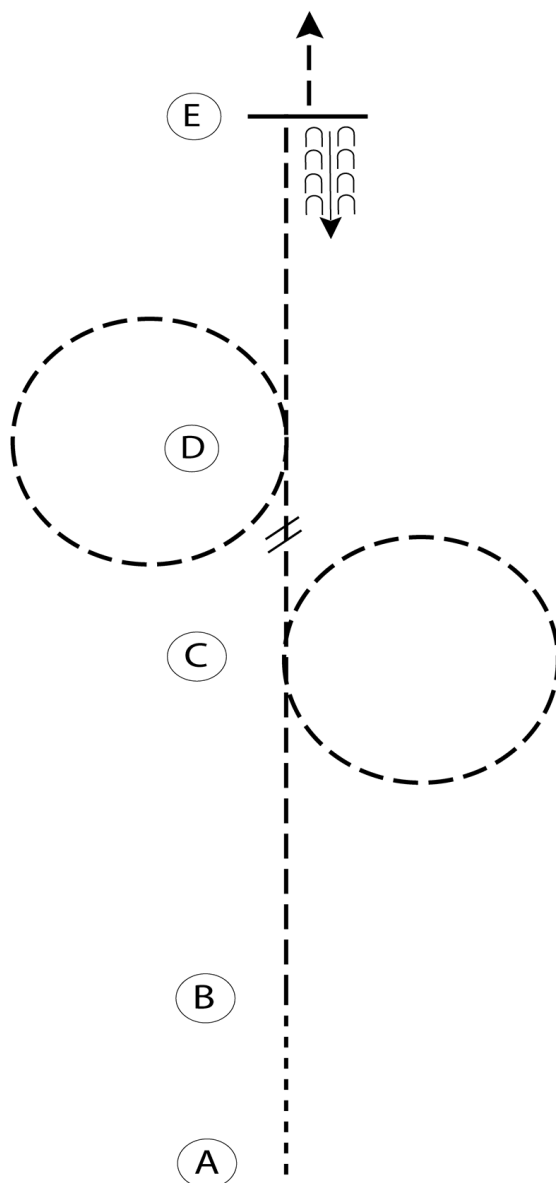

2017 Junior Meet (2)

English Bareback

Show Date: 04-01-2017

w w w . H o r s e S h o w P a t t e r n s . c o m

w w w . H o r s e S h o w P a t t e r n s . c o m

1. Walk from A to B
2. At B posting trot left diagonal
3. At C trot a circle to the right
4. Change diagonals between C and D
5. Trot a circle to the left around D
6. Trot to E, stop and back
7. Sitting trot to the exit

Walk	-----
Trot	- - - - -
Extended Trot	=====
Canter	—————
Leg Yield	|||||
Lead Change	↙ ↘
Back	← ← ← ← ←
Marker	(B)
Sidepass	← — — — — →
Hand Gallop	—————

[HSE/WT-11]

Pattern Provided by:

MIHA