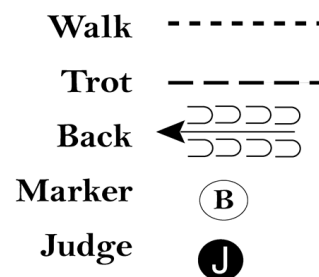

Show Date: 04-01-2017

w w w . H o r s e S h o w P a t t e r n s . c o m

w w w . H o r s e S h o w P a t t e r n s . c o m

Be ready at A.

1. Trot from A past B and trot a square corner toward Judge.
2. Trot halfway to the Judge as shown.
3. Walk halfway to Judge and set up for inspection.
4. When dismissed, perform a 270 degree turn and exit at a walk.

Walk	-----
Trot	- - - - -
Back	← ⊞ ⊞ ⊞ ⊞
Marker	⊞
Judge	⊚

[S/WT-106]

Pattern Provided by:
MIHA

2017 Junior Meet (2)

Hunt Seat Showmanship

Show Date: 04-01-2017

Be ready at A.

1. Walk to B.
2. Trot from B and around C as shown.
3. Continue to trot to judge and set up for inspection.
4. When dismissed, do a 90 degree turn and trot away.

1. Be ready at A
2. Walk to B
3. Trot from B to C
4. Break to a walk and walk around C to D
5. Turn 90 degrees and walk to Judge
6. Stop and set up for inspection
7. When dismissed, turn 90 degrees and trot away from judge