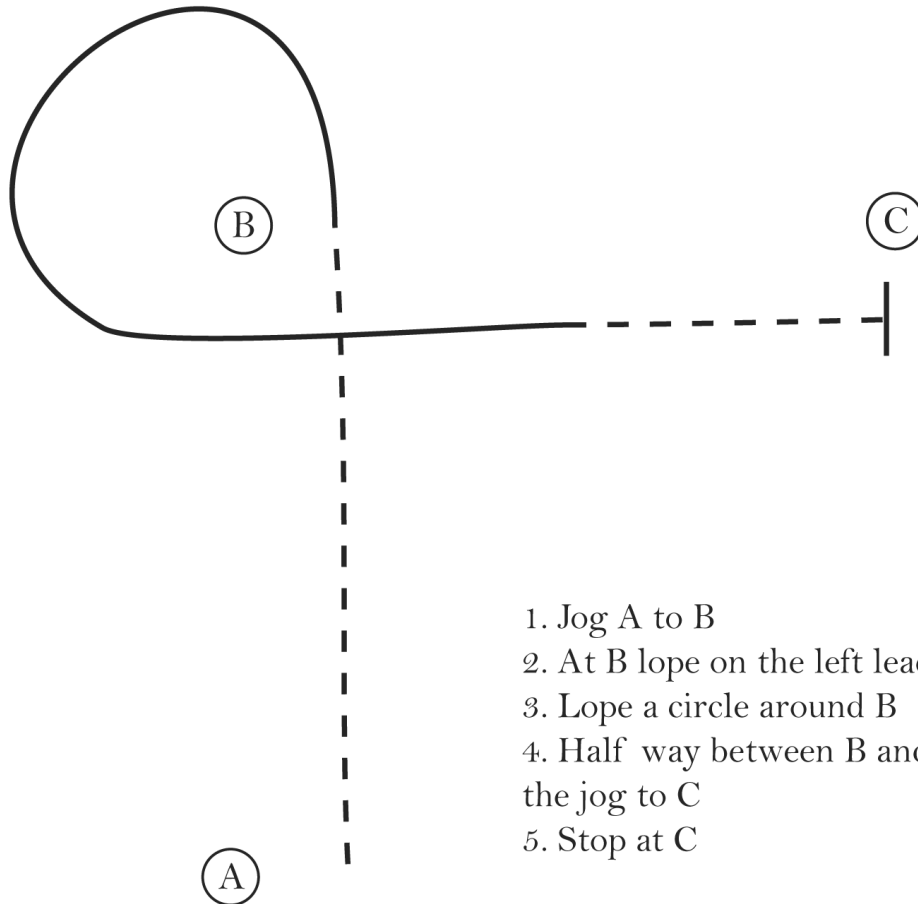

Be ready at A.

1. Jog to C.
2. Stop at C and back approximately one horse length.
3. Perform a 180 degree turn to the left.
4. Jog to A.
5. Walk at A and turn the corner to the right.

Follow the instructions of your ring steward.

Walk	-----
Jog	- - - - -
Extended Jog	- - - - -
Lope	—————
Leg Yield	
Lead Change	— / —
Back	← — — — — — — — — —
Marker	Ⓚ
Sidepass	← — — — — →

[WH/WT-51]

Pattern Provided by:

MIHA

2017 Junior Meet (2)

Western Equitation

Show Date: 04-01-2017

1. Jog A to B
2. At B lope on the left lead
3. Lope a circle around B
4. Half way between B and C break to the jog to C
5. Stop at C

Walk
Jog	-----
Extended Jog	-----
Lope	—————
Leg Yield	
Lead Change	↘
Back	←←←←←
Marker	(B)
Sidepass	←←←←←