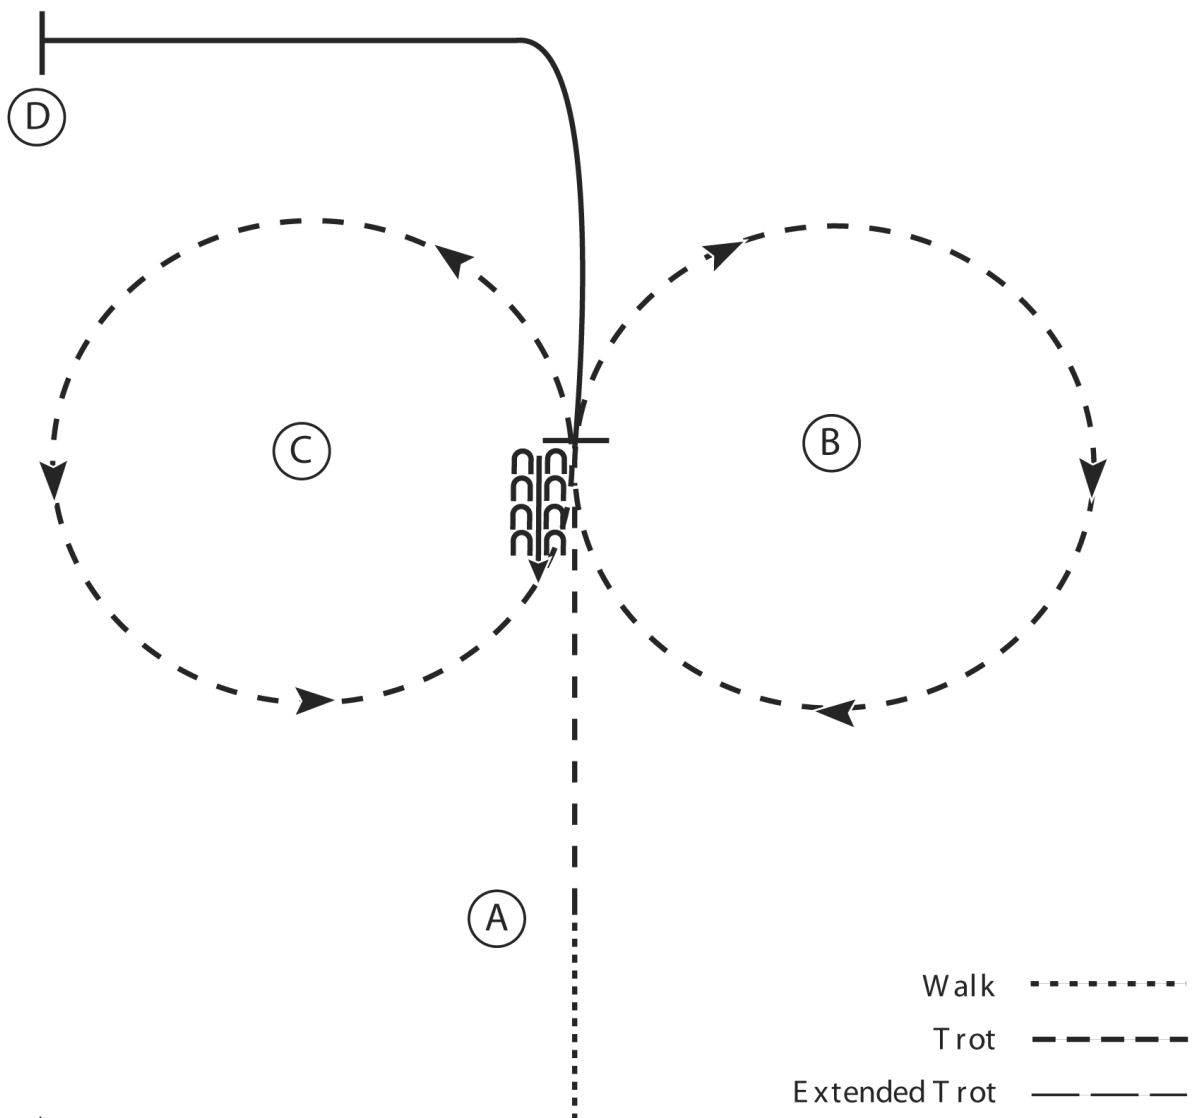

2017 Junior Meet (2)

Hunt Seat Equitation

Show Date: 04-01-2017

w w w . H o r s e S h o w P a t t e r n s . c o m

w w w . H o r s e S h o w P a t t e r n s . c o m

1. Walk to A
2. At A trot to between B and C
3. Trot a figure eight beginning to the right
4. When between B and C stop and back 3 steps
5. Canter on the right lead to D
6. At D stop

Walk	.....
Trot	- - - - -
Extended Trot	- - - - -
Canter	—————
Leg Yield	|||||
Lead Change	———/———
Back	←←← ←←←
Marker	(B)
Sidepass	←- - - ->

[HSE/1-4]

Pattern Provided by:

MIHA