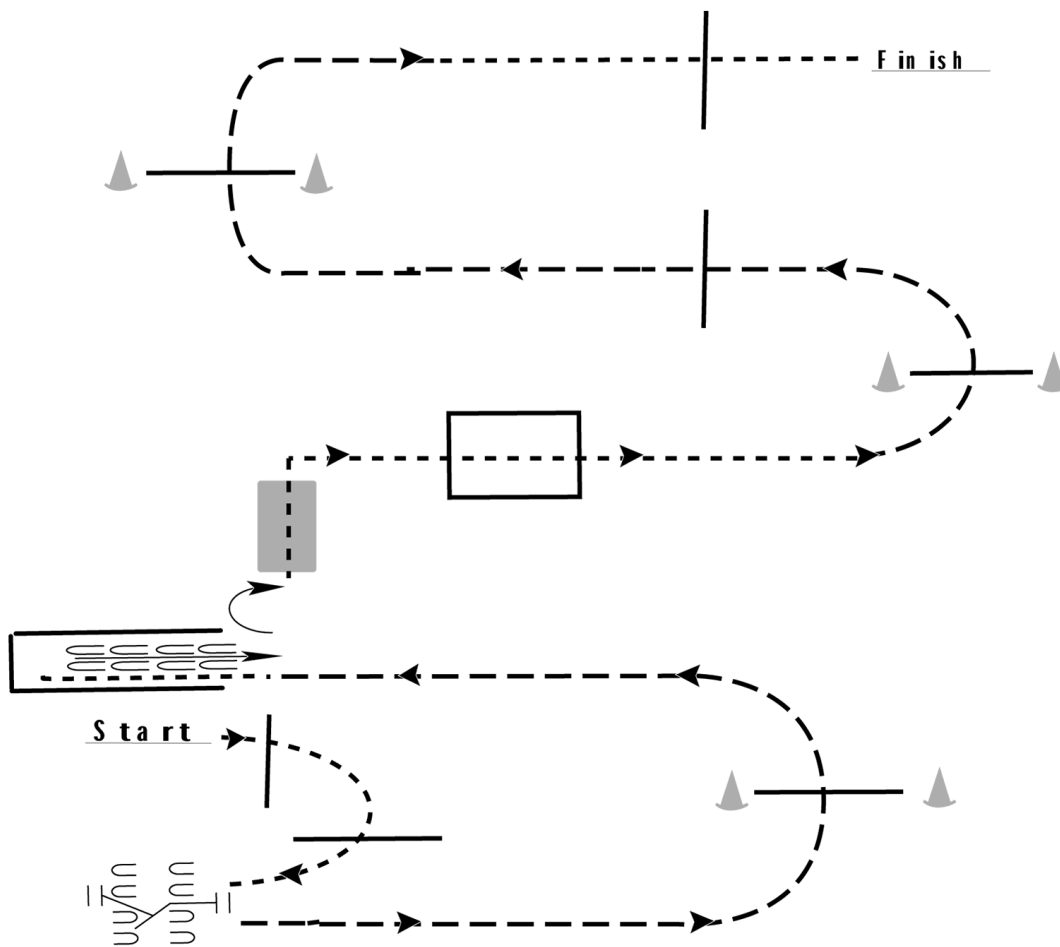

2017 Junior Meet (2)

Trail

Show Date: 04-01-2017

1. Walk over two poles to gate
2. Work gate with left hand
3. Trot over pole to chute
4. Walk into chute
5. Back out of chute
6. Walk over bridge
7. Walk through box
8. Trot over poles
9. Break to the walk and walk over final elevated pole to finish