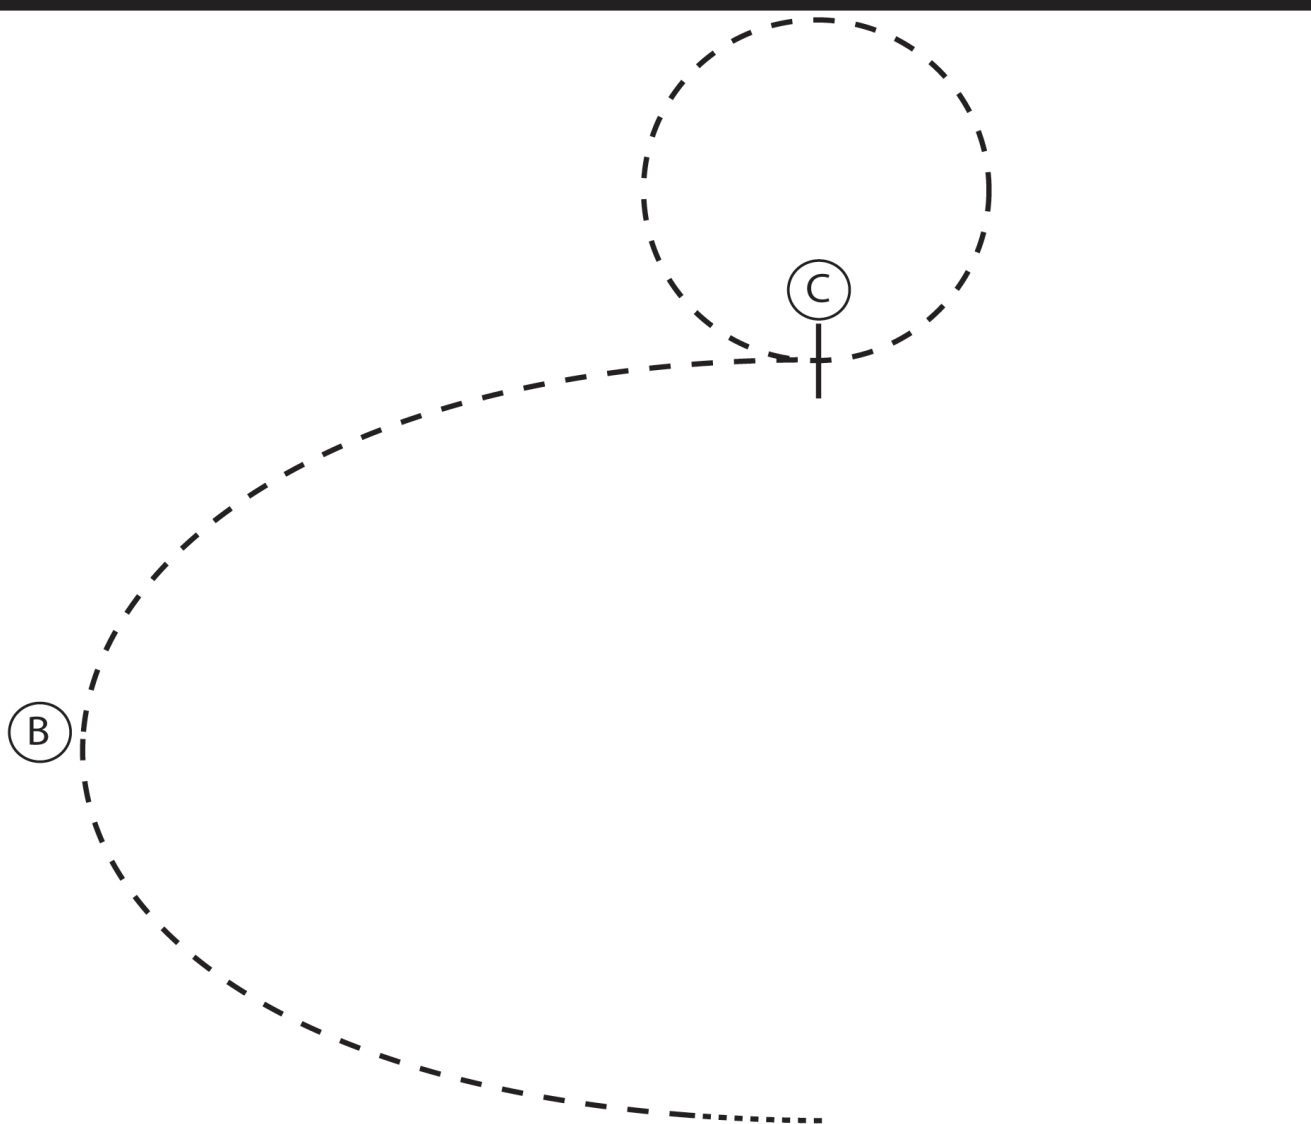

2017 Junior Meet (2)

English Equitation W/T

Show Date: 04-01-2017

w w w . H o r s e S h o w P a t t e r n s . c o m

w w w . H o r s e S h o w P a t t e r n s . c o m

1. Walk 3 strides at A then posting trot on the right diagonal to B
2. At B change diagonals and continue to C
3. At C sitting trot a circle to the left
4. Stop at C

Walk	.....
Trot	-----
Extended Trot	-----
Canter	—————
Leg Yield	|||||||||
Lead Change	↘
Back	←←←←←
Marker	⊙
Sidepass	←←←←←

[HSE/WT-10]

Pattern Provided by:

MIHA