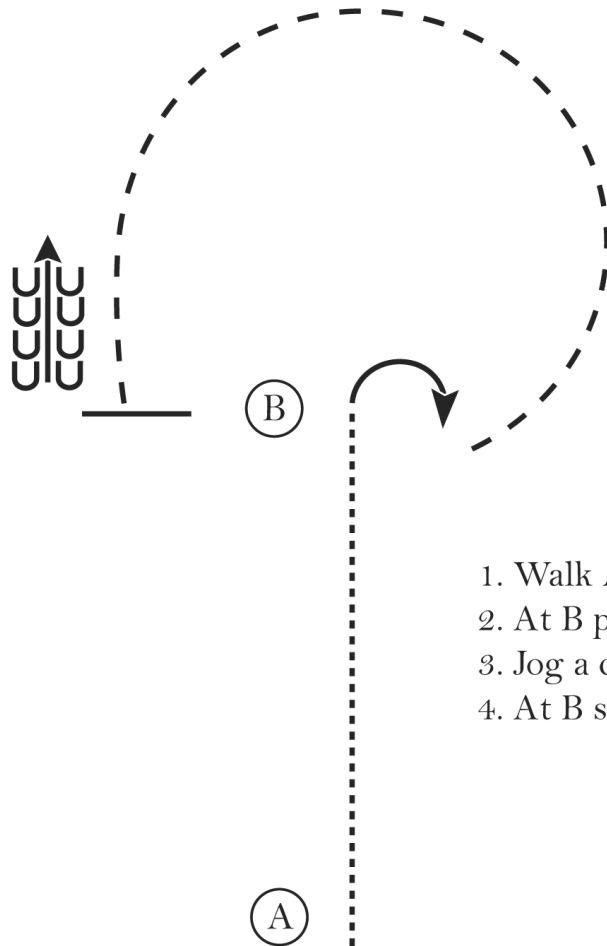

Show Date: 04-01-2017

1. Jog A to B
2. At B lope on the left lead
3. Lope a circle around B
4. Half way between B and C break to the jog to C
5. Stop at C

Walk
Jog	-----
Extended Jog	-----
Lope	—————
Leg Yield	
Lead Change	↘
Back	←←←←←
Marker	(B)
Sidepass	←←←←←

[WH/1-36]

Pattern Provided by:

MIHA

2017 Junior Meet (2)

Western Equitation Walk/Trot

Show Date: 04-01-2017

1. Walk A to B
2. At B perform a 90 degree turn to the right
3. Jog a circle around B
4. At B stop and back 4 steps