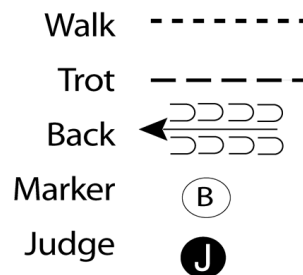

Walk	-----
Trot	- - - - -
Back	← ⊞ ⊞ ⊞ ⊞
Marker	⊞
Judge	⊚

[S/WT-106]

Pattern Provided by:
MIHA

2017 Junior Meet (2)

Hunt Seat Showmanship

Show Date: 04-01-2017

Be ready at A.

1. Walk to B.
2. Trot from B and around C as shown.
3. Continue to trot to judge and set up for inspection.
4. When dismissed, do a 90 degree turn and trot away.

[S/WT-21]

Pattern Provided by:

MIHA

w w w . H o r s e S h o w P a t t e r n s . c o m

w w w . H o r s e S h o w P a t t e r n s . c o m

2017 Junior Meet (2)

Saddle Seat Showmanship

Show Date: 04-01-2017

1. Be ready at A
2. Walk to B
3. Trot from B to C
4. Break to a walk and walk around C to D
5. Turn 90 degrees and walk to Judge
6. Stop and set up for inspection
7. When dismissed, turn 90 degrees and trot away from judge