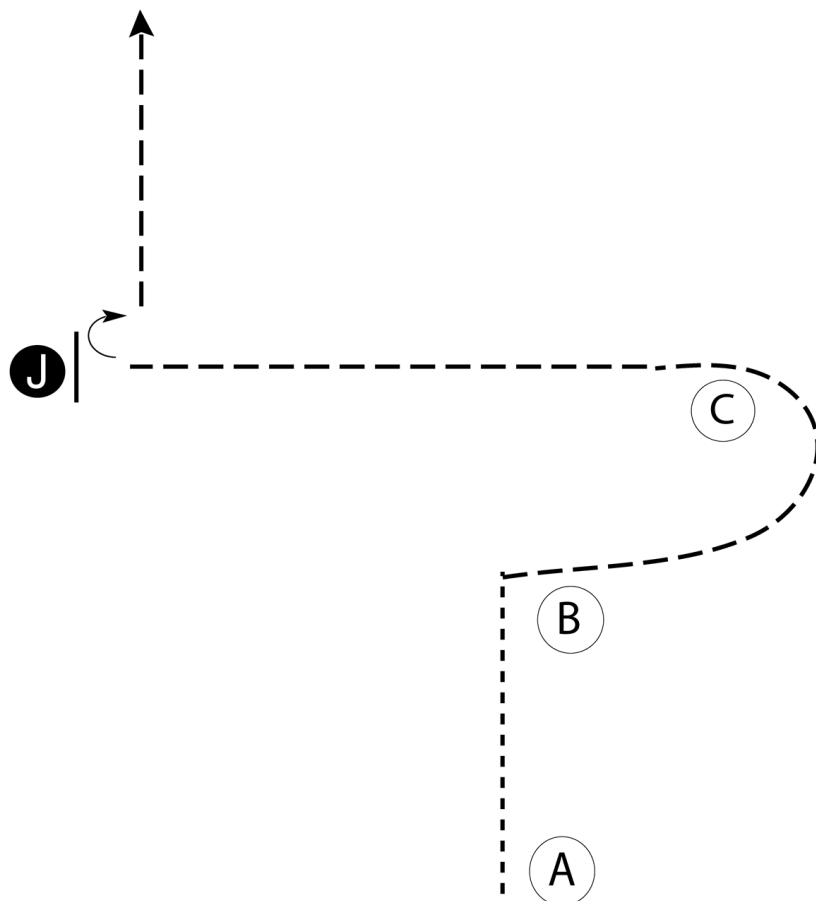

Walk	-----
Trot	- - - - -
Back	← ⊞ ⊞ ⊞ ⊞
Marker	⊞
Judge	⊚

[S/WT-106]

Pattern Provided by:
MIHA

2017 Junior Meet (2)

Hunt Seat Showmanship

Show Date: 04-01-2017

Be ready at A.

1. Walk to B.
2. Trot from B and around C as shown.
3. Continue to trot to judge and set up for inspection.
4. When dismissed, do a 90 degree turn and trot away.