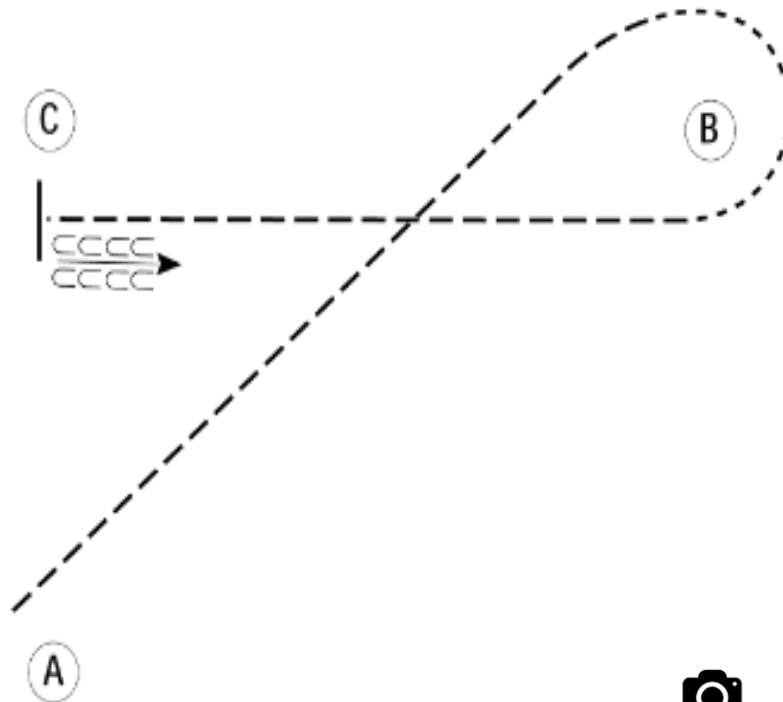

Ring Set Up

No cones should be set up in the arena. The letters are merely a reference point for the pattern instructions. Depending on the size of the arena riders are not required to use the entire arena and videographer may be located in the arena.

Be sure to read rules & video instructions found
on the MIHA facebook page.

Failure to follow instructions may result in a no score.

Ring Set Up

Distance from cone A to cone B 70 feet.

Distance from cone B to cone C 60 feet.

Videographer to be
in-line with both
cone A and B.

Be ready at A.

1. Posting trot on the left diagonal from A to B.
2. Walk around B.
3. Posting trot on the right diagonal to C.
4. Stop at C. Back approximately one horse length.

Failure to follow instructions may result in a no score.

Ring Set Up

Distance between
Cone A and Cone C is
80 feet.

Distance between the
centerline of cones A
and C is 40 feet.

Videographer Position

Should be even with
both cone B and C.