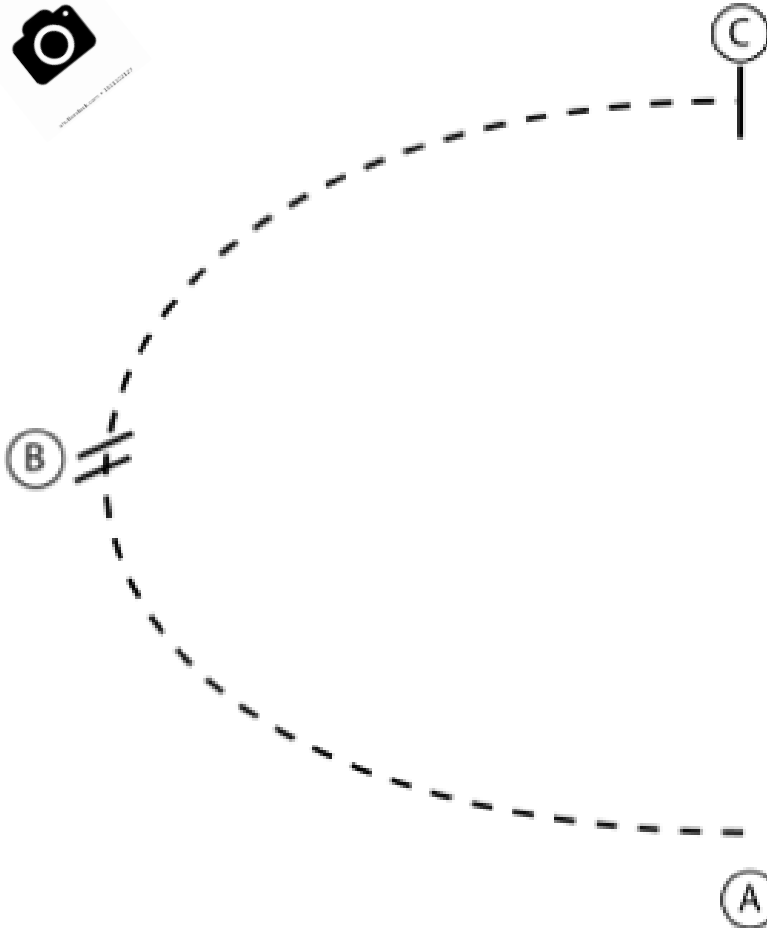

Be sure to read rules & video instructions found
on the MIHA facebook page.

Failure to follow instructions may result in a no score.

Ring Set Up

Distance from cone A to cone B 70 feet.

Distance from cone B to cone C 60 feet.

Failure to follow instructions may result in a no score.

Ring Set Up

Distance between
Cone A and Cone C is
80 feet.

Distance between the
centerline of cones A
and C is 40 feet.

Videographer Position

Should be even with
both cone B and C.

Failure to follow instructions may result in a no score.

Ring Set Up

Distance between Cone A and Cone C is 80 feet.

Distance between the centerline of cones A and C is 60 feet.

Videographer Position

Should be in line with both cone A and C. At least 20 feet from C.