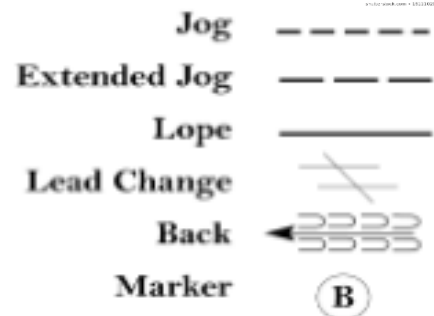

Videographer