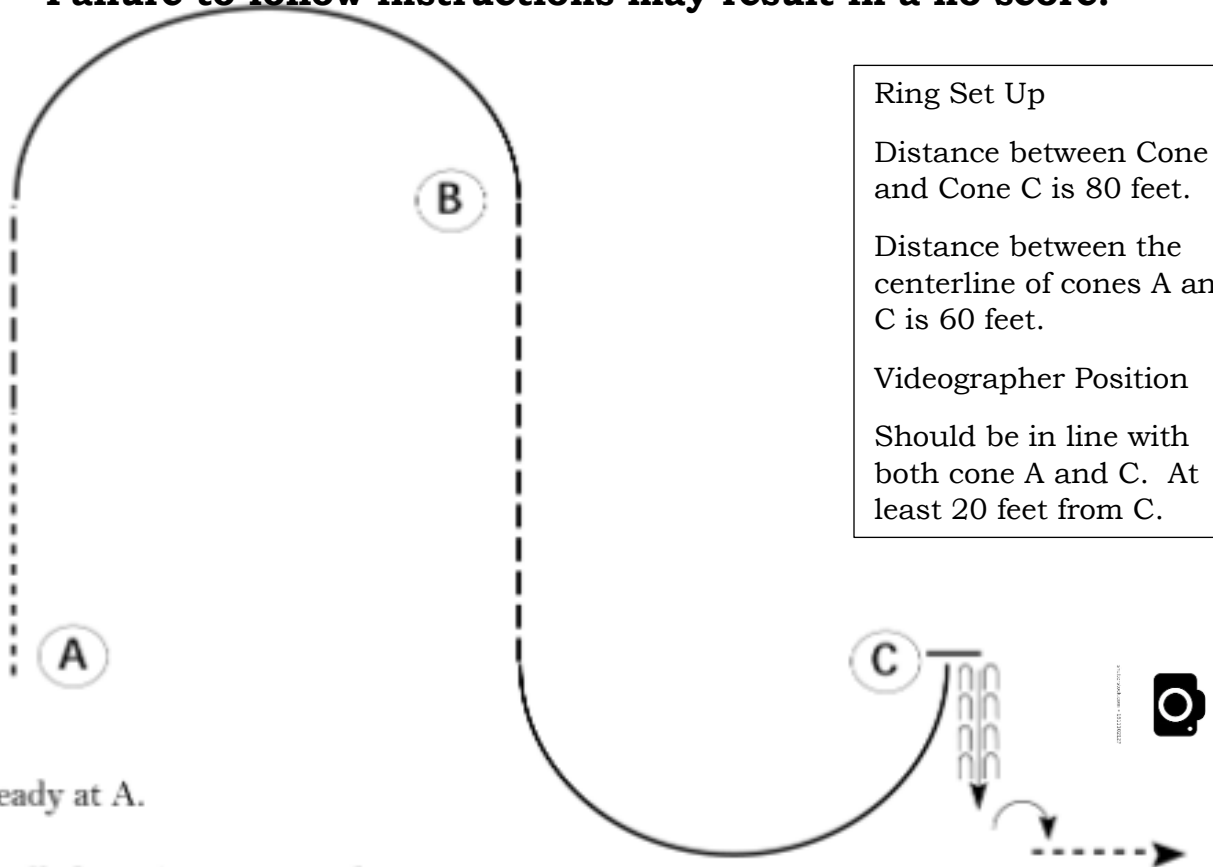

Be sure to read rules & video instructions found
on the MIHA facebook page.

Failure to follow instructions may result in a no score.

Ring Set Up

Distance from cone A to cone B 70 feet.

Distance from cone B to cone C 60 feet.

Failure to follow instructions may result in a no score.

Ring Set Up

Distance between
Cone A and Cone C is
80 feet.

Distance between the
centerline of cones A
and C is 40 feet.

Videographer Position

Should be even with
both cone B and C.

1. Posting trot A to B on the right diagonal
2. At B change diagonals and continue to C
3. Stop at C

Good Luck!

Videographer

- Walk (dotted line)
- Trot - - - - - (dashed line)
- Extended Trot - - - - - (long dashed line)
- Canter ——— (solid line)
- Leg Yield ||||| (vertical bars)
- Lead Change / (diagonal slash)
- Back ← (line with arrows pointing left)
- Marker (B) (circle with B)

Failure to follow instructions may result in a no score.

Ring Set Up

Distance between Cone A and Cone C is 80 feet.

Distance between the centerline of cones A and C is 60 feet.

Videographer Position

Should be in line with both cone A and C. At least 20 feet from C.