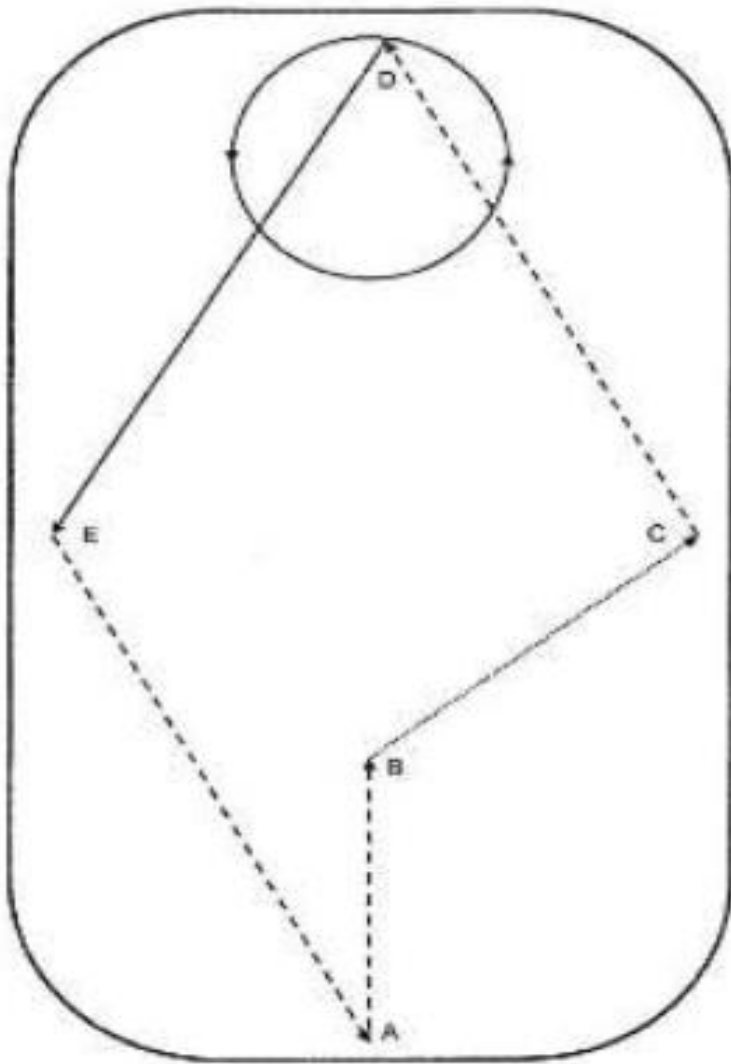

Good Luck!

| # | Movement | Points |
|--------------|---|-----------|
| 1 | Beginning at A, sit trot or second gait a straight line down the center line 1/3 the length of the ring. Halt (B). | 10 |
| 2 | Pivot to your right and walk to the midpoint of the rail to the right (C). Halt. | 10 |
| 3 | Pivot to your left and trot or second gait a diagonal line to the midpoint of the turn (D). Halt. | 10 |
| 4 | Pivot to your left and canter a circle to the left on the left lead. Halt. | 10 |
| 5 | Pivot to your left and canter a diagonal line on the right lead to the midpoint of the rail (E). Halt. | 10 |
| 6 | Pivot to your left and trot or second gait on a diagonal line to the starting point (A). Halt. | 10 |
| 7 | Rider's position. | 10 |
| 8 | Riders effective use of aids. | 10 |
| 9 | Overall impression (Exhibitor presentation, accuracy of figures, suitability of horse/rider combination, ringmanship, etc.) | 10 |
| Total | | 90 |

Ring Set Up

No cones should be set up in the arena. The letters are merely a reference point for the pattern instructions. Depending on the size of the arena riders are not required to use the entire arena and videographer may be located in the arena.